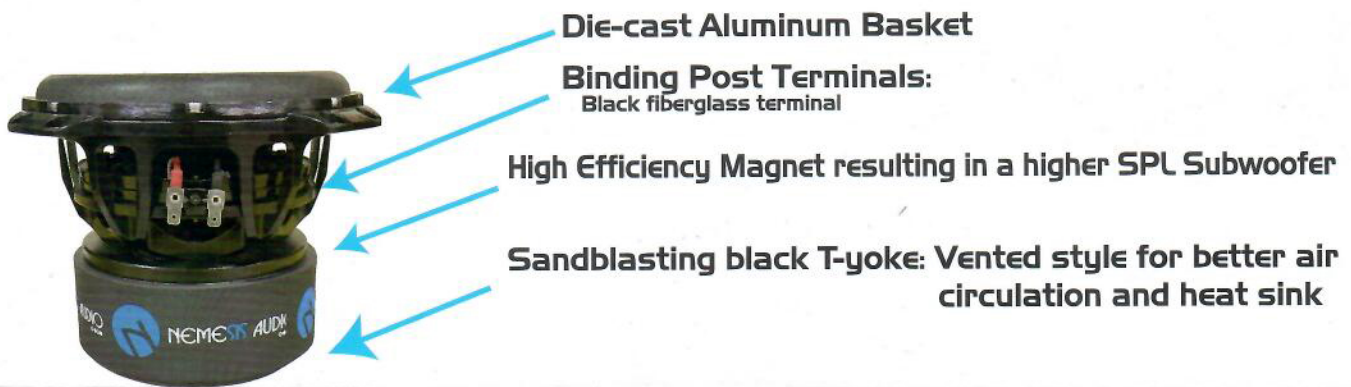

HECTIC SERIES

introduction :

Thank you for your purchase of a Nemesis Audio HECTIC series subwoofer that was designed for bass enthusiasts. Please take a moment to review this Manual prior to installing this subwoofer in order to maximize its potential

Specifications & Features:

A light-weight Paper Dust-cap along with a stiff non-pressed paper cone, combined with a tall foam surround by dual stitching leads to a tight, clean.

Tinsel Wove Leads on
Nomex Spider

Dual Hi-temp and long copper
Wire voice coil on black aluminum
Former for high power

Model No.	Size	Magnet Specs	Voice Coil Specs	RMS POWER	Net Weight
NA-6.5H V.2	6.5 inch	112 Oz / Y35	2 inch-4 Layers	500 W	6.42KGS/14.15LBS