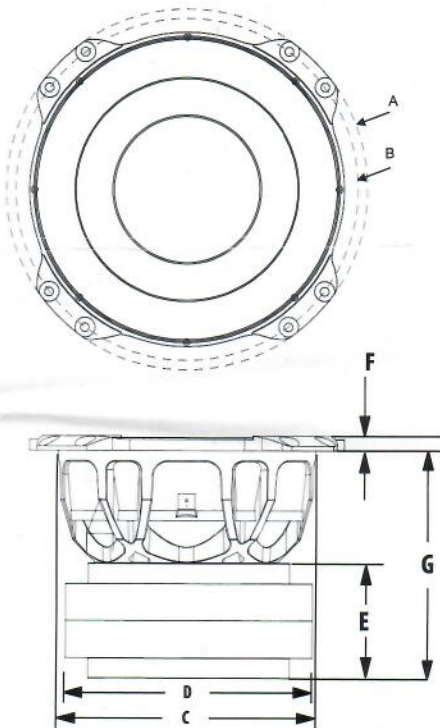

Dual Hi-temp and long copper
Wire voice coil on black aluminum
Former for high power

Model No.	Size	Magnet Specs	Voice Coil Specs	RMS POWER	Net Weight
NA-6.5H V.2	6.5 inch	112 Oz / Y35	2 inch-4 Layers	500 W	6.42KGS/14.15LBS

HECTIC SERIES

6.5inch

T/S Parameters:

Parameters	NA-6.5H V.2	NA-6.5H V.2
	Dual 2 ohm	Dual 4 ohm
RE(ohm)	3.8	7.2
Fs(Hz)	52.737	53.452
Qes	0.591	0.629
Qms	4.823	4.75
Qts	0.526	0.556
Vas(liter)	3.04	3.238
BL(TL)	16.15	20.736
SPL(dB)	80.6	80.8
X-MAX(mm)	12.5	12.5

Dimension:

Mark	Description	NA-6.5H V.2
A	Woofer Diameter	8.55 (inch)
B	Mounting Diameter	8.11 (inch)
C	Hole Diameter	6.25 (inch)
D	Motor Diameter	5.7 (inch)
E	Motor Depth	1.96 (inch)
F	Gasket Depth	0.35 (inch)
G	Mounting Depth	4.64 (inch)
H	Displacement	0.06 ^3ft